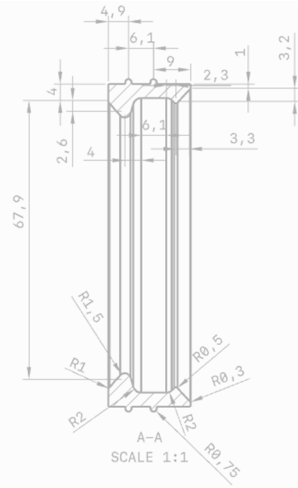

Export failed
Failed to export drawing.

Ok

TITLE Sealing		
LAST UPDATED 03/15/22	UNITS mm	SHEET 1 / 1
FIRST ANGLE PROJECTION 	SCALE 1:3	SIZE A4